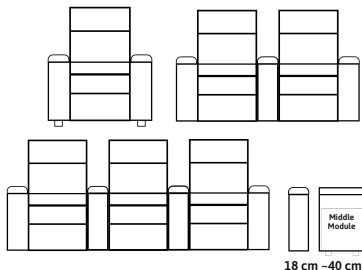

Fabric : Available
Artificial Leather : Available
Genuine Leather : Ask us!

Zero Single has a motorized mechanism. You can easily adjust the position you want with the ergonomically designed button. Zero Single, which provides a very comfortable use with the cup holders on the right and left arms, switches to reading mode thanks to the adjustable leg section, and offers you more than a seat by switching to sleep mode. Zero Single reclines 145 degrees. Optional massage feature is optional. The massage feature massages 5 different areas in 8 different modes.

chairium

*cm

IMPORTANT NOTE : Our recliner models can be produced according to desired dimensions. In shared armrest seating arrangements, the total width may vary depending on the connection type of the armrests. Contact us for detailed information.