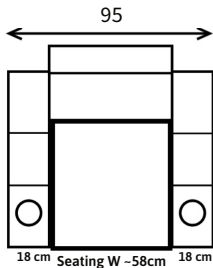

*cm

IMPORTANT NOTE : Our recliner models can be produced according to desired dimensions. In shared armrest seating arrangements, the total width may vary depending on the connection type of the armrests. Contact us for detailed information.