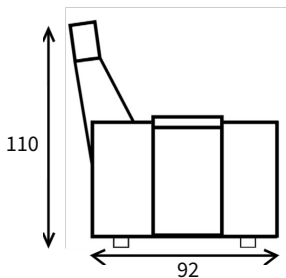

Fabric : Available
Artificial Leather : Available
Genuine Leather : Ask us!

Zero Single has a motorized mechanism. You can easily adjust the position you want with the ergonomically designed button. Zero Single, which provides a very comfortable use with the cup holders on the right and left arms, switches to reading mode thanks to the adjustable leg section, and offers you more than a seat by switching to sleep mode. Zero Single reclines 145 degrees. Optional massage feature is optional. The massage feature massages 5 different areas in 8 different modes.

chairium

*cm

IMPORTANT NOTE : Our recliner models can be produced according to desired dimensions. In shared armrest seating arrangements, the total width may vary depending on the connection type of the armrests. Contact us for detailed information.