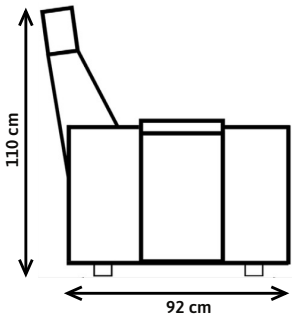

Fabric : Available
Artificial Leather : Available
Genuine Leather : Ask us!

Our dual seating Zero Plus model has a module between the seats. Seatings are reclinable by full motorized mechanism. There is an extra cup holder on the outer arms of the seat, and there is a bag holder and a service table in the middle module. You can use the reclinable back of the seat in the TV/cinema watching mode or lying mode.

chairium

In Zero Model, seat widths are determined according to customers projects. Contact us for more information.

IMPORTANT NOTE: Our recliner models can be produced according to desired dimensions. In shared armrest seating arrangements, the total width may vary depending on the connection type of the armrests. Contact us for detailed information.