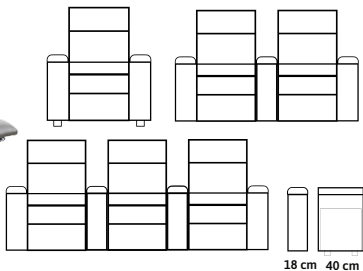

Fabric : Available
Artificial Leather : Available
Genuine Leather : Ask us!

Our dual seating Zero Plus model has a module between the seats. Seatings are reclinable by full motorized mechanism. There is an extra cup holder on the outer arms of the seat, and there is a bag holder and a service table in the middle module. You can use the reclinable back of the seat in the TV/cinema watching mode or lying mode.

chairium

In Zero Model, seat widths are determined according to customers projects. Contact us for more information.

IMPORTANT NOTE: Our recliner models can be produced according to desired dimensions. In shared armrest seating arrangements, the total width may vary depending on the connection type of the armrests. Contact us for detailed information.