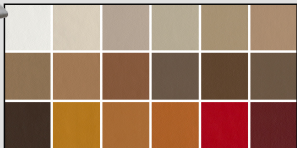

Datasheet

145°

As Chairium, we are pleased to manufacture™TV Chairs, Relaxation & VIP theater seats™ for our customers who care about design and comfort. With the advantage of being a manufacturer of VIP cinema & theater seats, we can customize all our seats according to the wishes of our customers.