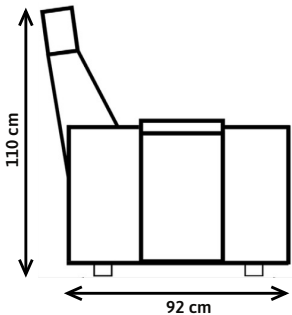

IMPORTANT NOTE: Our recliner models can be produced according to desired dimensions. In shared armrest seating arrangements, the total width may vary depending on the connection type of the armrests. Contact us for detailed information.