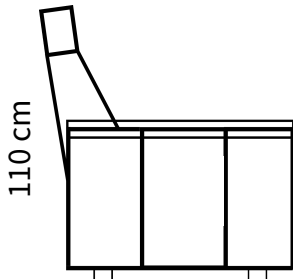

Fabric : Available
Artificial Leather : Available
Genuine Leather : Ask us!

The Velton model has two motors and elevator mechanism.

It reclines with the wired control. With 4 separate keys on the control, the foot part can move separately and the back part can move separately. In addition, it provides ease of life for the patient and elderly with the ability to raise the sitting person to feet. It has the ability to recline at 180 degrees. Optional massage system can be applied.

chairium

85 cm

110 cm

90 cm

IMPORTANT NOTE: Our recliner models can be produced according to desired dimensions. In shared armrest seating arrangements, the total width may vary depending on the connection type of the armrests. Contact us for detailed information.