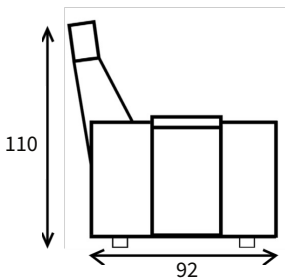

Fabric : Available
Artificial Leather : Available
Genuine Leather : Ask us!

Siesta Single has motorized mechanism. There are practical and accessible storage areas and cup holder that can cool your drink. Siesta Single models can be applied as row system to the special projects like VIP cinema. Reclines 145 degrees. Seating W: 60 cm

chairium

*cm

In the Siesta model, seating widths are determined according to customers' projects. Contact us for more information.

IMPORTANT NOTE : Our recliner models can be produced according to desired dimensions. In shared armrest seating arrangements, the total width may vary depending on the connection type of the armrests. Contact us for detailed information.