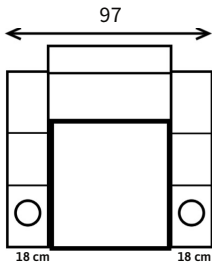

Fabric : Available
Artificial Leather : Available
Genuine Leather : Ask us!

Siesta Single has motorized mechanism. There are practical and accessible storage areas and cup holder that can cool your drink. Siesta Single models can be applied as row system to the special projects like VIP cinema. Reclines 145 degrees. Seating W: 60 cm

chairium

*cm

In the Siesta model, seating widths are determined according to customers' projects. Contact us for more information.

IMPORTANT NOTE : Our recliner models can be produced according to desired dimensions. In shared armrest seating arrangements, the total width may vary depending on the connection type of the armrests. Contact us for detailed information.