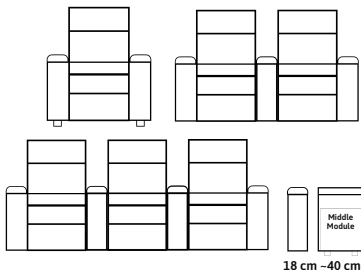

Fabric : Available
Artificial Leather : Available
Genuine Leather : Ask us!

Siesta Single has motorized mechanism. There are practical and accessible storage areas and cup holder that can cool your drink. Siesta Single models can be applied as row system to the special projects like VIP cinema. Reclines 145 degrees. Seating W: 60 cm

chairium

*cm

In the Siesta model, seating widths are determined according to customers' projects. Contact us for more information.

IMPORTANT NOTE : Our recliner models can be produced according to desired dimensions. In shared armrest seating arrangements, the total width may vary depending on the connection type of the armrests. Contact us for detailed information.