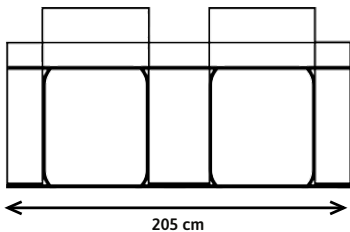

Detailed Color Chart: Page 4

- Siesta home cinema model seatings are reclinable motorized mechanism. There are practical and accessible storage areas and cup holder that can cool your drink. Siesta double model can be applied as row system to the special projects like VIP cinema. Reclines 145 degrees.