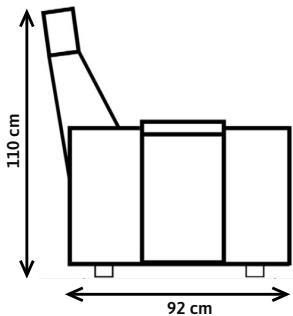

Detailed Color Chart: Page 4

- Siesta home cinema model seatings are reclinable motorized mechanism. There are practical and accessible storage areas and cup holder that can cool your drink. Siesta double model can be applied as row system to the special projects like VIP cinema. Reclines 145 degrees.