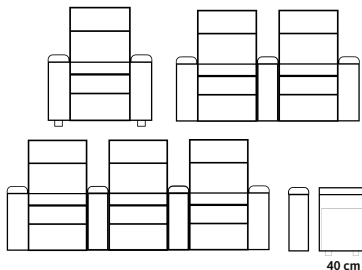

Detailed Color Chart: Page 4

- Siesta home cinema model seatings are reclinable motorized mechanism. There are practical and accessible storage areas and cup holder that can cool your drink. Siesta double model can be applied as row system to the special projects like VIP cinema. Reclines 145 degrees.

**IMPORTANT NOTE:** Our recliner models can be produced according to desired dimensions. In shared armrest seating arrangements, the total width may vary depending on the connection type of the armrests. Contact us for detailed information.