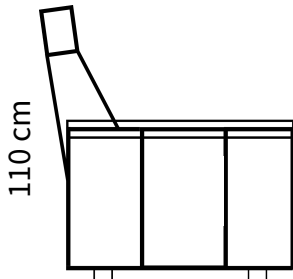

chairium

85 cm

110 cm

92 cm

**IMPORTANT NOTE:** Our recliner models can be produced according to desired dimensions. In shared armrest seating arrangements, the total width may vary depending on the connection type of the armrests. Contact us for detailed information.