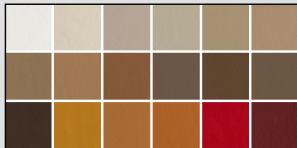

As Chairium, we are pleased to manufacture "TV Chairs, Relaxation & home theater seats" for our customers who care about design and comfort. With the advantage of being a manufacturer of home cinema & theater seats, we can customize all our seats according to the wishes of our customers.