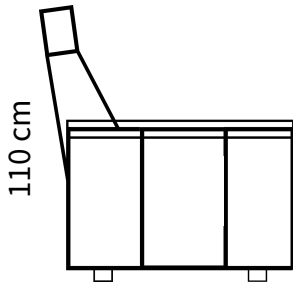

Fabric : Available
Artificial Leather : Available
Genuine Leather : Ask us!

Mari Single has motorized mechanism. Mari model can be applied as row system to the special projects like VIP cinema. Reclines 145 degrees. Seating W: 52cm

chairium

80 cm

110 cm

92 cm

IMPORTANT NOTE: Our recliner models can be produced according to desired dimensions. In shared armrest seating arrangements, the total width may vary depending on the connection type of the armrests. Contact us for detailed information.