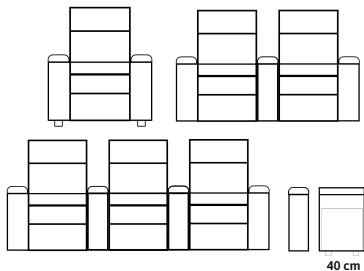

Fabric : Available
Artificial Leather : Available
Genuine Leather : Ask us!

- The product is motorized and has a tilt angle of 145 degrees. It opens and closes automatically with the metal control on the inside of the armrest.
- There is a hidden bag holder in the middle module and a tray in the front part.
- It consists of 3 separate parts in total.
- The skeleton consists of beech wood plywood and MDF, steel mechanism, 35 her a CNC cut sponge, feather bead silicone. Supported L iron is used in connection screws. It can be fabric or leather covered. Optional massage can be added. Massage is Emomo motor and it is applied to 5 different areas with vibration.

chairium

IMPORTANT NOTE: Our recliner models can be produced according to desired dimensions. In shared armrest seating arrangements, the total width may vary depending on the connection type of the armrests. Contact us for detailed information.