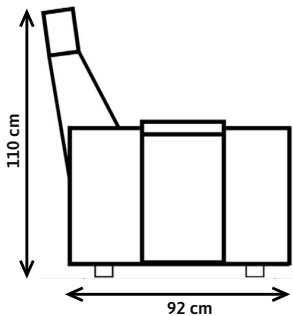

Fabric : Available
Artificial Leather : Available
Genuine Leather : Ask us!

- The product is motorized and has a tilt angle of 145 degrees. It opens and closes automatically with the metal control on the inside of the armrest.
- There is a hidden bag holder in the middle module and a tray in the front part.
- It consists of 3 separate parts in total.
- The skeleton consists of beech wood plywood and MDF, steel mechanism, 35 her a CNC cut sponge, feather bead silicone. Supported L iron is used in connection screws. It can be fabric or leather covered. Optional massage can be added. Massage is Emomo motor and it is applied to 5 different areas with vibration.

chairium

IMPORTANT NOTE: Our recliner models can be produced according to desired dimensions. In shared armrest seating arrangements, the total width may vary depending on the connection type of the armrests. Contact us for detailed information.