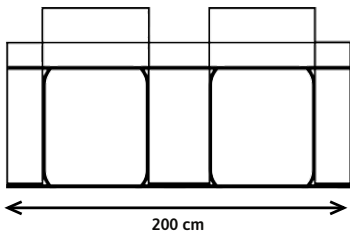

IMPORTANT NOTE: Our recliner models can be produced according to desired dimensions. In shared armrest seating arrangements, the total width may vary depending on the connection type of the armrests. Contact us for detailed information.