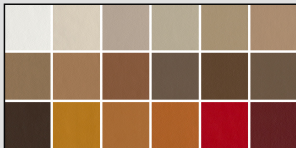

Fabric : Available
Artificial Leather : Available
Genuine Leather : Ask us!

- The product is motorized and has a tilt angle of 145 degrees. It opens and closes automatically with the metal control on the inside of the armrest.
- There is a hidden bag holder in the middle module and a tray in the front part.
- It consists of 3 separate parts in total.
- The skeleton consists of beech wood plywood and MDF, steel mechanism, 35 her a CNC cut sponge, feather bead silicone. Supported L iron is used in connection screws. It can be fabric or leather covered. Optional massage can be added. Massage is Emomo motor and it is applied to 5 different areas with vibration.

chairium

* **Contact us for high quality images.**
* **Artificial Leather Colors**