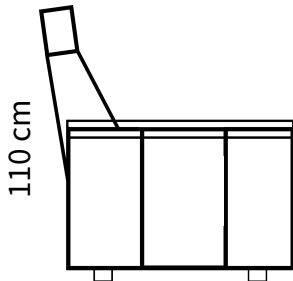

chairium

85 cm

110 cm

90 cm

**IMPORTANT NOTE:** Our recliner models can be produced according to desired dimensions. In shared armrest seating arrangements, the total width may vary depending on the connection type of the armrests. Contact us for detailed information.