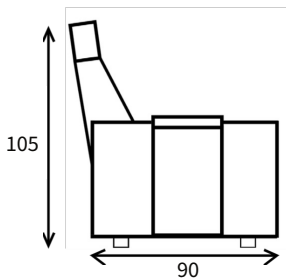

Fabric : Available
Artificial Leather : Available
Genuine Leather : Ask us!

Helen Dad Chair model has 360 degree rotation feature. Massage feature can be added optionally. Seating is reclinable manual mechanism. It provides extra storage space with seat pockets. The product has the ability to swing back and forth and rotate 360 degrees. When the product reclines with the button, it locks itself automatically and stops rocking.

chairium

*cm

IMPORTANT NOTE : Our recliner models can be produced according to desired dimensions. In shared armrest seating arrangements, the total width may vary depending on the connection type of the armrests. Contact us for detailed information.