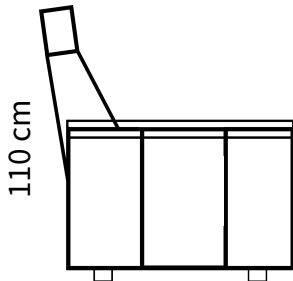

chairium

85 cm

110 cm

92 cm

IMPORTANT NOTE: Our recliner models can be produced according to desired dimensions. In shared armrest seating arrangements, the total width may vary depending on the connection type of the armrests. Contact us for detailed information.