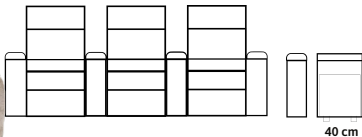

IMPORTANT NOTE: Our recliner models can be produced according to desired dimensions. In shared armrest seating arrangements, the total width may vary depending on the connection type of the armrests. Contact us for detailed information.