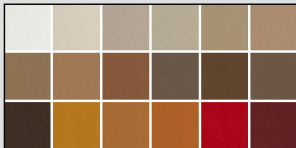

Datasheet

Button
Control

As Chairium, we are pleased to manufacture "TV Chairs, Relaxation & home theater seats" for our customers who care about design and comfort. With the advantage of being a manufacturer of home cinema & theater seats, we can customize all our seats according to the wishes of our customers.