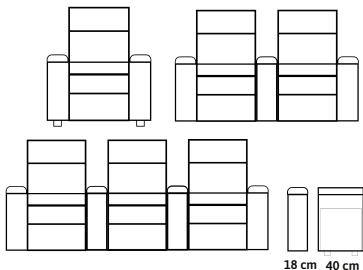

Fabric : Available
Artificial Leather : Available
Genuine Leather : Ask us!

Anika Double VIP home theater seat model has a module between the seats. Seatings are reclinable by full motorized mechanism. There are practical and accessible storage areas, USB port and cup holders. You can

chairium

In Anika Model, seat widths are determined according to customers projects.
Contact us for more information.

IMPORTANT NOTE: Our recliner models can be produced according to desired dimensions. In shared armrest seating arrangements, the total width may vary depending on the connection type of the armrests. Contact us for detailed information.