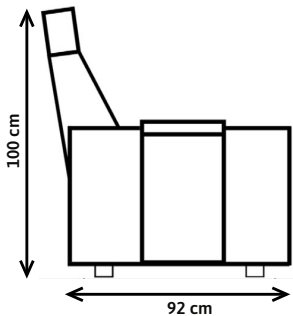

Fabric : Available
Artificial Leather : Available
Genuine Leather : Ask us!

Anika Double VIP theater seat model has a module between the seats. Seatings are reclinable by full motorized mechanism. There are practical and accessible storage areas, USB port and cup holders. You can use the 145 degrees reclinable back of the seat in the TV/cinema watching mode or lying mode.

chairium

In Anika Model, seat widths are determined according to customers projects.
Contact us for more information.

IMPORTANT NOTE: Our recliner models can be produced according to desired dimensions. In shared armrest seating arrangements, the total width may vary depending on the connection type of the armrests. Contact us for detailed information.