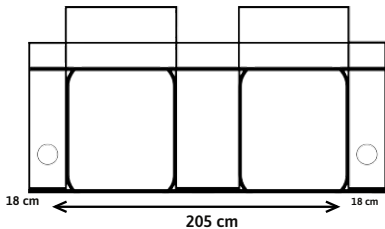

Fabric : Available
Artificial Leather : Available
Genuine Leather : Ask us!

Anika Double VIP theater seat model has a module between the seats. Seatings are reclinable by full motorized mechanism. There are practical and accessible storage areas, USB port and cup holders. You can use the 145 degrees reclinable back of the seat in the TV/cinema watching mode or lying mode.

chairium

In Anika Model, seat widths are determined according to customers projects.
Contact us for more information.

IMPORTANT NOTE: Our recliner models can be produced according to desired dimensions. In shared armrest seating arrangements, the total width may vary depending on the connection type of the armrests. Contact us for detailed information.