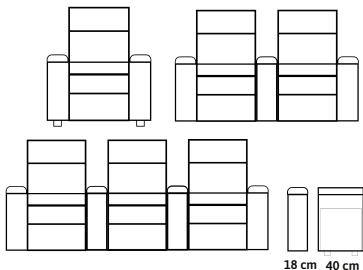

Fabric : Available
Artificial Leather : Available
Genuine Leather : Ask us!

Anika Double VIP theater seat model has a module between the seats. Seatings are reclinable by full motorized mechanism. There are practical and accessible storage areas, USB port and cup holders. You can use the 145 degrees reclinable back of the seat in the TV/cinema watching mode or lying mode.

chairium

In Anika Model, seat widths are determined according to customers projects.
Contact us for more information.

IMPORTANT NOTE: Our recliner models can be produced according to desired dimensions. In shared armrest seating arrangements, the total width may vary depending on the connection type of the armrests. Contact us for detailed information.