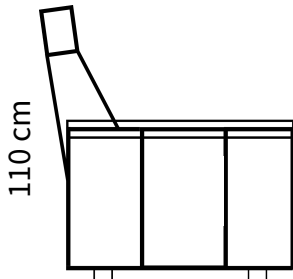

*Fabric : Available
Artificial Leather : Available
Genuine Leather : Ask us!*

Alen Single provides tremendous convenience with its wired control. You can use the 145 degrees reclinable back of the seat in the TV/cinema watching mode or lying mode.

chairium

85 cm

110 cm

90 cm

IMPORTANT NOTE: Our recliner models can be produced according to desired dimensions. In shared armrest seating arrangements, the total width may vary depending on the connection type of the armrests. Contact us for detailed information.